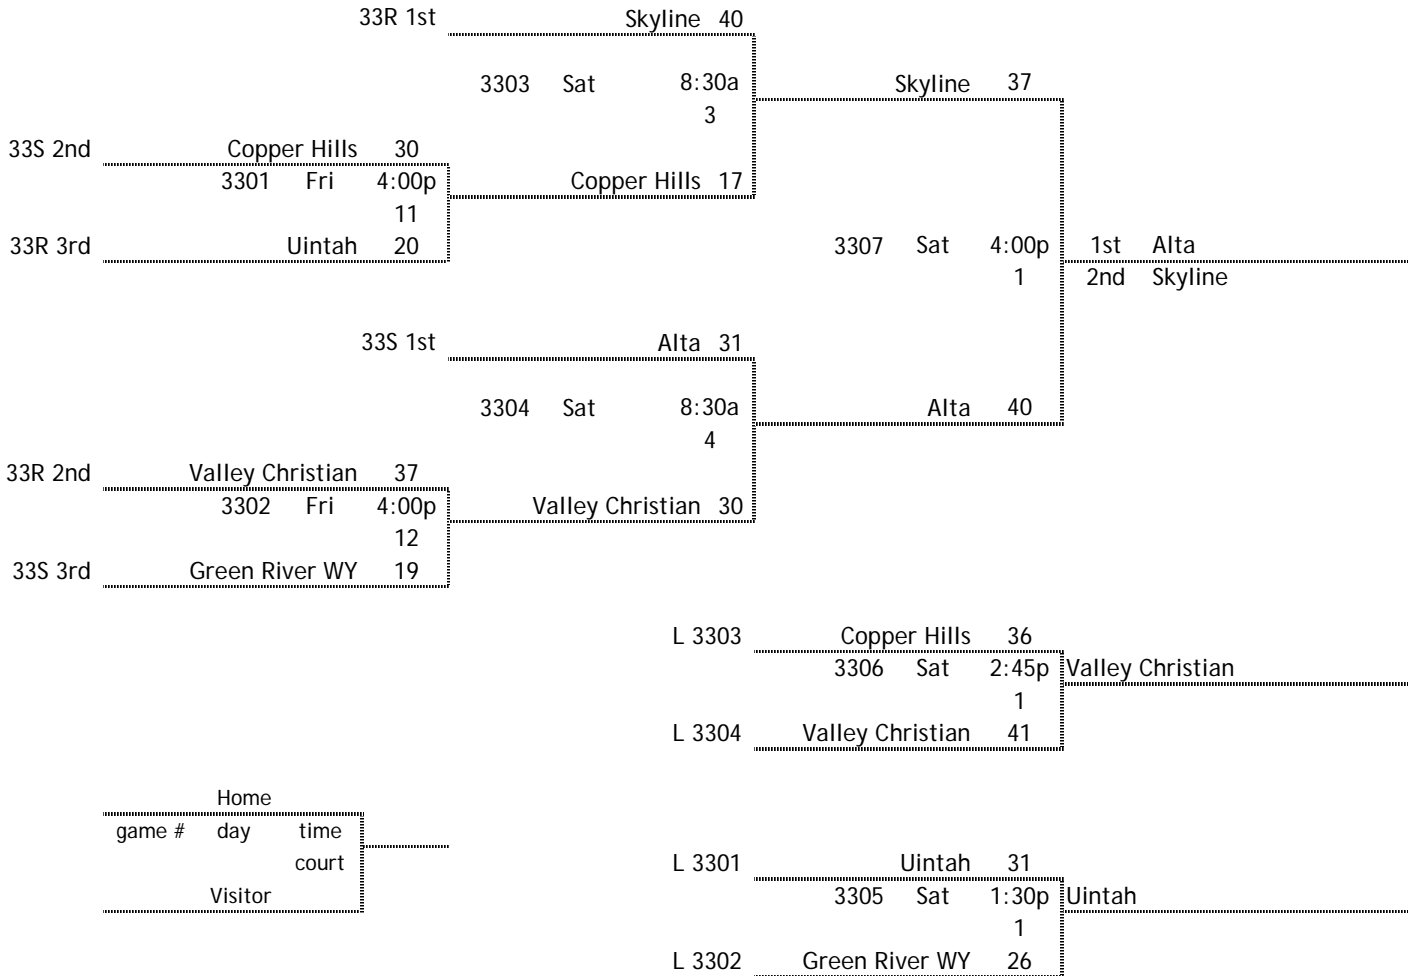

time	Thu		time	Fri		time	Sat	
court			court			court		
12:15p	32R 5	31	8:30a	32R 3	31	8:30a	32R 5	21
4	32R 1	50	2	32R 1	19	2	32R 3	40
4:00p	32R 2	32	8:30a	32R 4	37	12:15p	32R 1	33
1	32R 3	24	3	32R 2	26	1	32R 2	18
5:15p	32R 1	25	2:45p	32R 3	31	2:45p	32R 4	53
4	32R 4	40	10	32R 4	40	6	32R 5	27
			4:00p	32R 2	49			
			10	32R 5	50			

2010 Big Mountain Jam Girls Sophomore

POOL 33R

W	L
1	1
0	2
2	0

33R 1	Valley Christian	2nd	
33R 2	Uintah	3rd	
33R 3	Skyline	1st	

Home team listed on top

time court	Thu	time court	Fri
1:30p	33R 3 36	9:45a	33R 1 36
4	33R 1 24	2	33R 2 21
6:30p	33R 2 33		
4	33R 3 42		

POOL 33S

W	L
2	0
1	1
0	2

33S 1	Alta	1st	
33S 2	Copper Hills	2nd	
33S 3	Green River (WY)	3rd	

Home team listed on top

time court	Thu	time court	Fri
2:45p	33S 1 34	9:45a	33S 2 35
12	33S 2 20	3	33S 3 26
7:45p	33S 3 23		
7	33S 1 46		