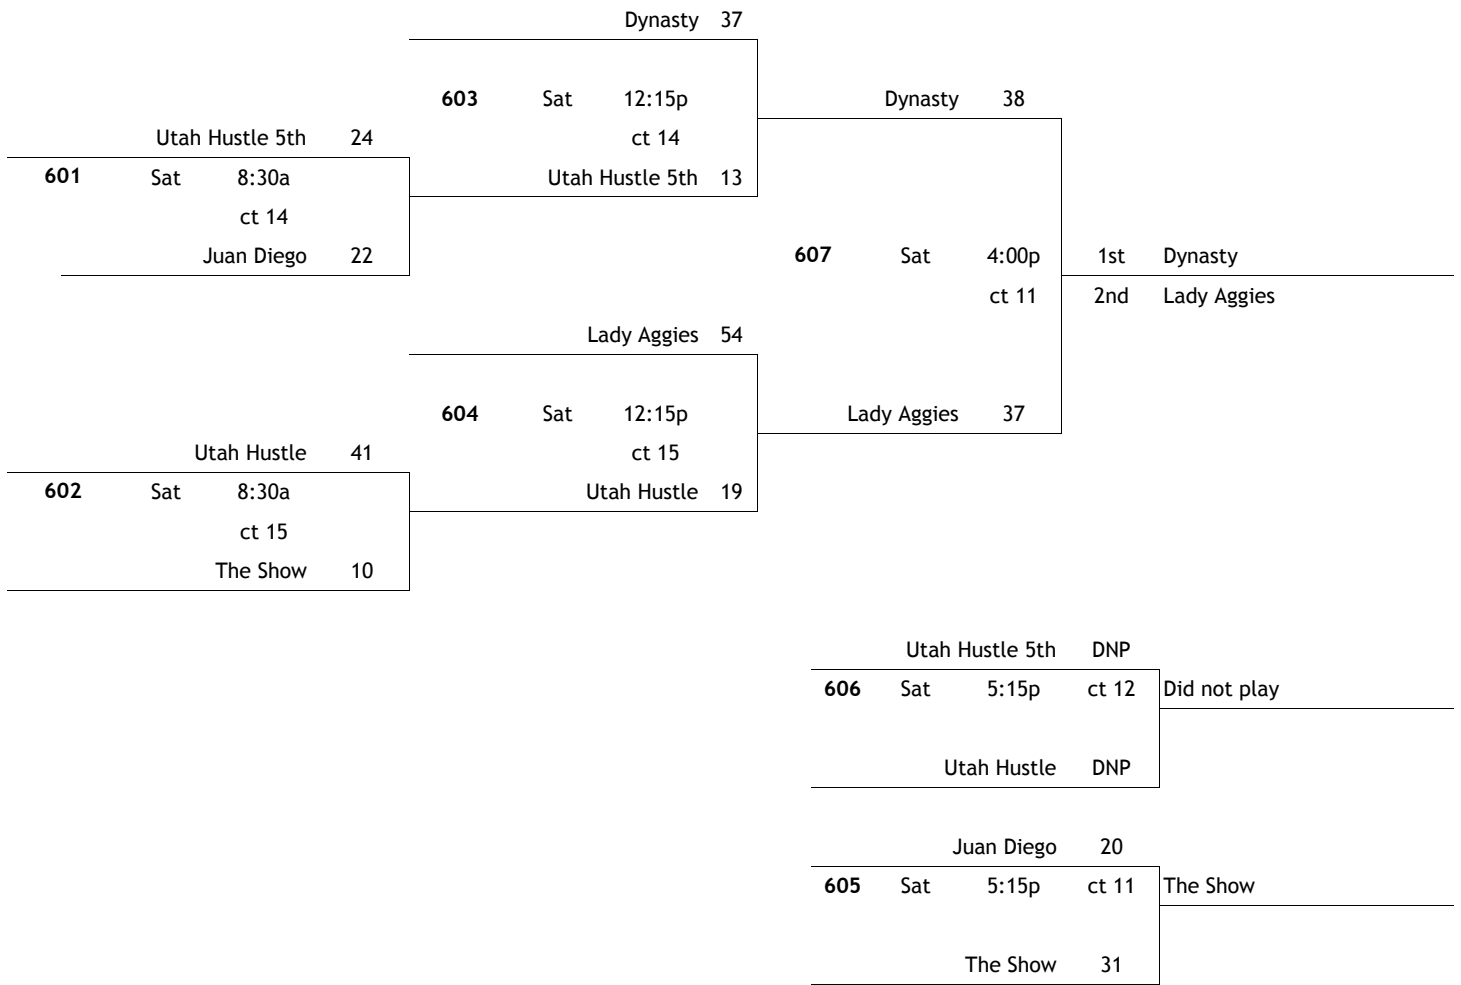

# 2011 Big Mountain Jam

## POOL 6A

W	L	place	home	score	visitor	score	day	time	court
2	0	1 6A 1	Dynasty						
0	2	3 6A 2	Juan Diego						
1	1	2 6A 3	Utah Hustle						
			6A 2	12	6A 3	39	Thu	8:30a	13
			6A 3	33	6A 1	46	Fri	12:15p	13
			6A 1	52	6A 2	16	Fri	5:15p	11

## POOL 6B

W	L	place	home	score	visitor	score	day	time	court
0	2	3 6B 1	The Show						
1	1	2 6B 2	Utah Hustle 5th						
2	0	1 6B 3	Lady Aggies						
			6B 2	7	6B 3	43	Thu	7:45p	14
			6B 1	10	6B 2	26	Fri	4:00p	15
			6B 3	41	6B 1	6	Fri	7:45p	15

game #	day	time	court	home #	visitor #	# = score

POOL 7A

W	L	place		
2	2	3	7A 1	Salt Lakers
3	1	1	7A 2	The Bears
2	2	4	7A 3	The Show
3	1	2	7A 4	Ballers
0	4	5	7A 5	Declo

home	score	visitor	score	day	time	court
7A 5	17	7A 1	46	Thu	8:30a	11
7A 4	39	7A 2	57	Thu	8:30a	12
7A 1	42	7A 4	48	Thu	1:30p	11
7A 2	49	7A 3	52	Thu	1:30p	12
7A 5	7	7A 3	41	Thu	5:15p	6
7A 3	35	7A 4	51	Fri	1:30p	2
7A 2	49	7A 5	6	Fri	1:30p	3
7A 3	36	7A 1	41	Fri	5:15p	3
7A 4	59	7A 5	11	Fri	5:15p	4
7A 1	42	7A 2	56	Fri	9:00p	14