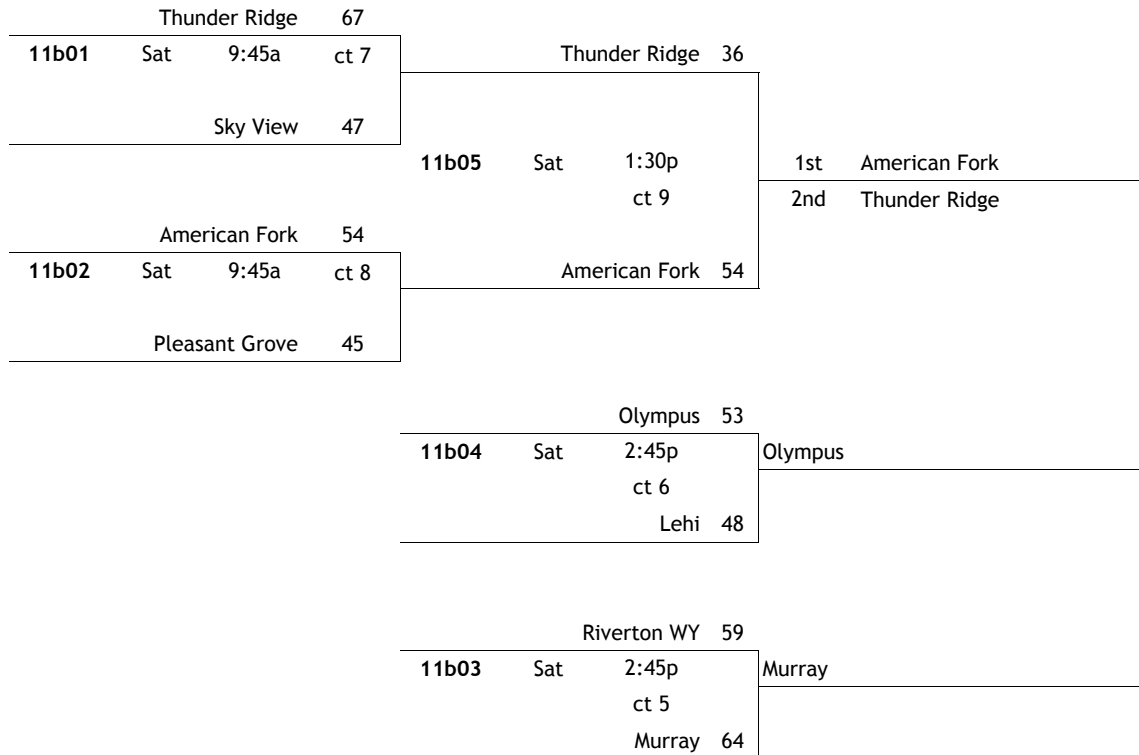

11r03	Sat	8:30a	ct 3	Layton 56	Layton
				Cyprus 25	

game #	day	home	time	#	court	visitor	#

= score

2011 Big Mountain Jam

BOYS 11th Grade Blue

POOL 11S

W	L	place				
1	2	3	11S 1	Lehi		
0	3	4	11S 2	Riverton WY		
3	0	1	11S 3	Thunder Ridge		
2	1	2	11S 4	Pleasant Grove		

home	score	visitor	score	day	time	court
11S 4	68	11S 1	62	Thu	8:30a	7
11S 2	55	11S 3	82	Thu	6:00p	15
11S 1	39	11S 3	63	Thu	12:15p	7
11S 2	45	11S 4	62	Thu	1:30p	7
11S 1	65	11S 2	54	Fri	2:45p	9
11S 3	56	11S 4	38	Fri	2:45p	10

POOL 11T

W	L	place				
3	0	1	11T 1	American Fork		
1	2	3	11T 2	Glacier High		
0	3	4	11T 3	Murray		
2	1	2	11T 4	Sky View		

home	score	visitor	score	day	time	court
11T 4	47	11T 1	48	Thu	9:45a	7
11T 2	46	11T 3	42	Thu	9:45a	8
11T 1	55	11T 3	46	Thu	2:45p	7
11T 2	62	11T 4	71	Thu	2:45p	8
11T 1	70	11T 2	36	Fri	6:30p	9
11T 3	41	11T 4	59	Fri	6:30p	10