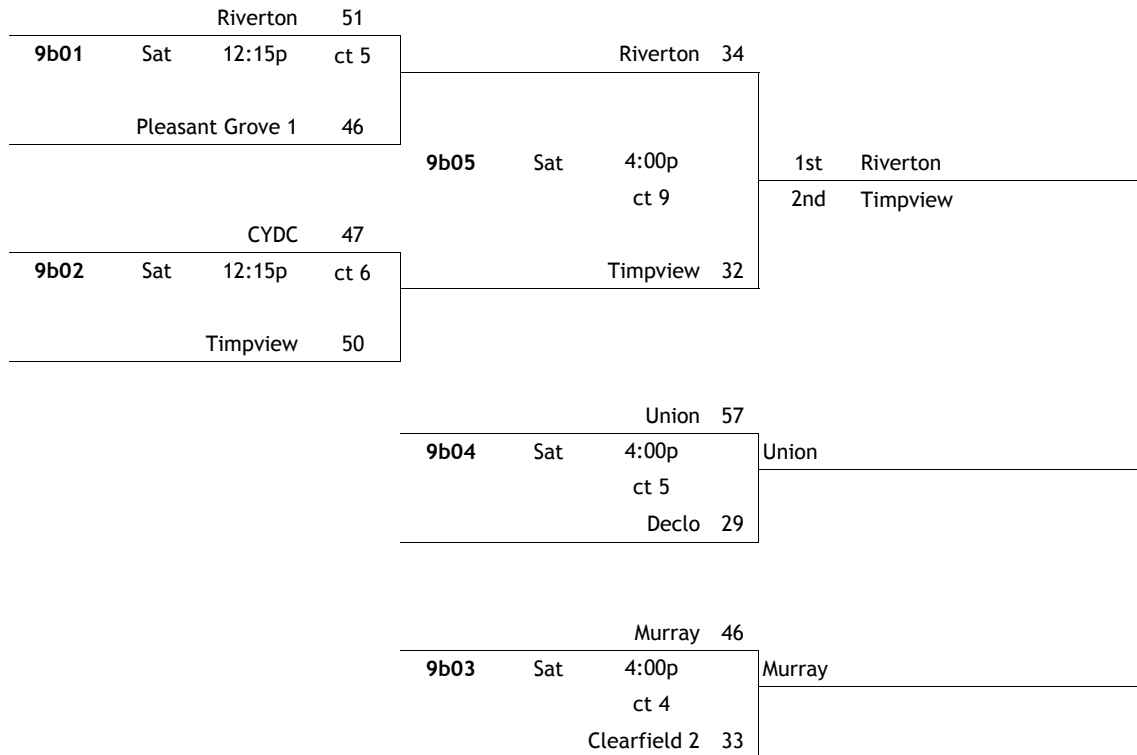

2011 Big Mountain Jam

BOYS 9th Grade Blue

POOL 9P

W	L	place		
2	1	2	9P 1	Timpview
0	3	4	9P 2	Murray
3	0	1	9P 3	Riverton
1	2	3	9P 4	Declo

POOL 9Q

W	L	place		
2	1	1	9Q 1	CYDC
2	1	2	9Q 2	Pleasant Grove 1
0	3	4	9Q 3	Clearfield 2
2	1	3	9Q 4	Union

home	score	visitor	score	day	time	court
9P 4	39	9P 1	47	Thu	8:30a	3
9P 2	21	9P 3	50	Thu	8:30a	4
9P 1	27	9P 3	53	Thu	12:15p	1
9P 2	47	9P 4	67	Thu	12:15p	2
9P 1	62	9P 2	32	Fri	11:00a	1
9P 3	43	9P 4	24	Fri	11:00a	2

home	score	visitor	score	day	time	court
9Q 4	33	9Q 1	52	Thu	9:45a	3
9Q 2	37	9Q 3	18	Thu	9:45a	4
9Q 1	49	9Q 3	15	Fri	9:45a	3
9Q 2	43	9Q 4	44	Fri	9:45a	4
9Q 1	50	9Q 2	51	Fri	1:30p	1
9Q 3	33	9Q 4	61	Fri	2:45p	2

game #	day	home	time	#	visitor	#	court
# = score