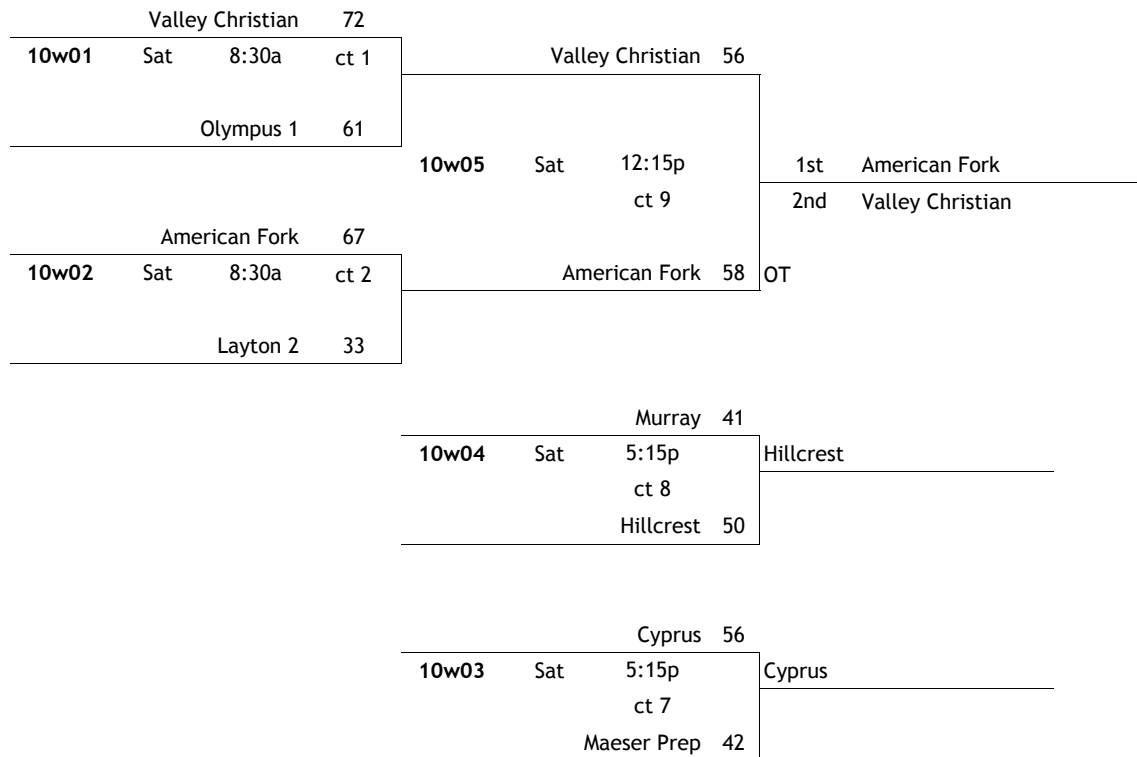

10b01	Sat	11:00a	ct 7	Layton 1	29	Clearfield	42
				Clearfield	38		
10b02	Sat	11:00a	ct 8	Riverton	58	Riverton	44
				Pleasant Grove	46		
10b05	Sat	2:45p	ct 9	1st	Riverton	2nd	Clearfield

10b04	Sat	4:00p	ct 7	Juan Diego	62	Juan Diego	
				Olympus 2	41		

10b03	Sat	4:00p	ct 6	Kearns	21	RIM Basketball	
				RIM Basketball	68		

game #	day	home	#	time	court	visitor	#

= score

2011 Big Mountain Jam

BOYS 10th Grade White

POOL 10S

W	L	place					
1	2	3	10S 1	Hillcrest			
2	1	2	10S 2	Layton 2			
3	0	1	10S 3	Valley Christian			
0	3	4	10S 4	Cyprus			

POOL 10T

W	L	place					
0	3	4	10T 1	Maeser Prep			
3	0	1	10T 2	American Fork			
1	2	3	10T 3	Murray			
2	1	2	10T 4	Olympus 1			

home	score	visitor	score	day	time	court
10T 4	56	10T 1	20	Thu	12:15p	3
10T 2	56	10T 3	22	Thu	12:15p	4
10T 1	24	10T 3	29	Fri	1:30p	10
10T 2	59	10T 4	58	Fri	4:00p	10
10T 1	42	10T 2	56	Fri	7:45p	1
10T 3	37	10T 4	59	Fri	7:45p	2