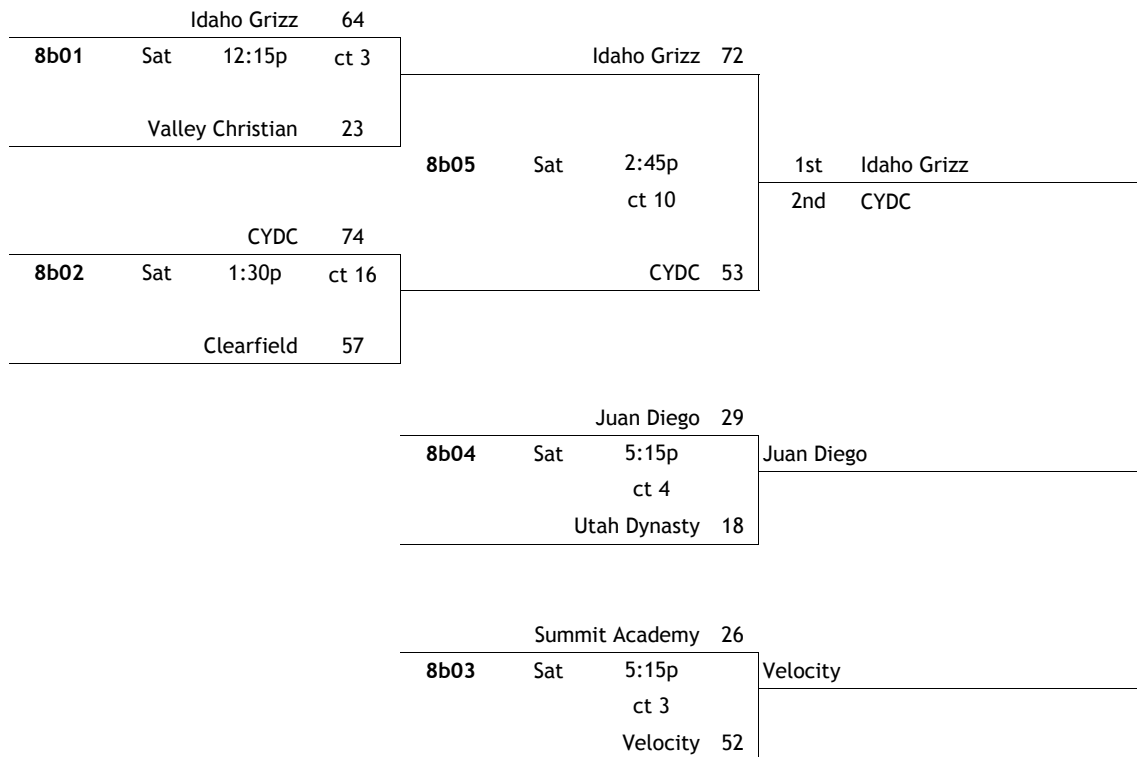

2011 Big Mountain Jam

BOYS 8th Grade Blue

POOL 8P

W	L	place		
3	0	1	8P 1	Idaho Grizz
1	2	3	8P 2	Utah Dynasty
0	3	4	8P 3	Summit Academy
2	1	2	8P 4	Clearfield

POOL 8Q

W	L	place		
3	0	1	8Q 1	CYDC
2	1	2	8Q 2	Valley Christian
1	2	3	8Q 3	Juan Diego
0	3	4	8Q 4	Velocity

home	score	visitor	score	day	time	court
8P 4	31	8P 1	52	Thu	8:30a	1
8P 2	45	8P 3	40	Thu	8:30a	2
8P 1	69	8P 3	24	Thu	11:00a	7
8P 2	28	8P 4	40	Thu	4:00p	7
8P 3	40	8P 4	53	Fri	8:30a	1
8P 1	72	8P 2	23	Fri	9:45a	1

home	score	visitor	score	day	time	court
8Q 2	38	8Q 3	32	Thu	9:00p	2
8Q 4	32	8Q 1	68	Thu	9:00p	9
8Q 1	60	8Q 3	51	Fri	2:45p	6
8Q 2	39	8Q 4	36	Fri	2:45p	7
8Q 1	60	8Q 2	48	Fri	6:30p	6
8Q 3	45	8Q 4	37	Fri	6:30p	11

game #	day	home	#	time	court	visitor	#
# = score