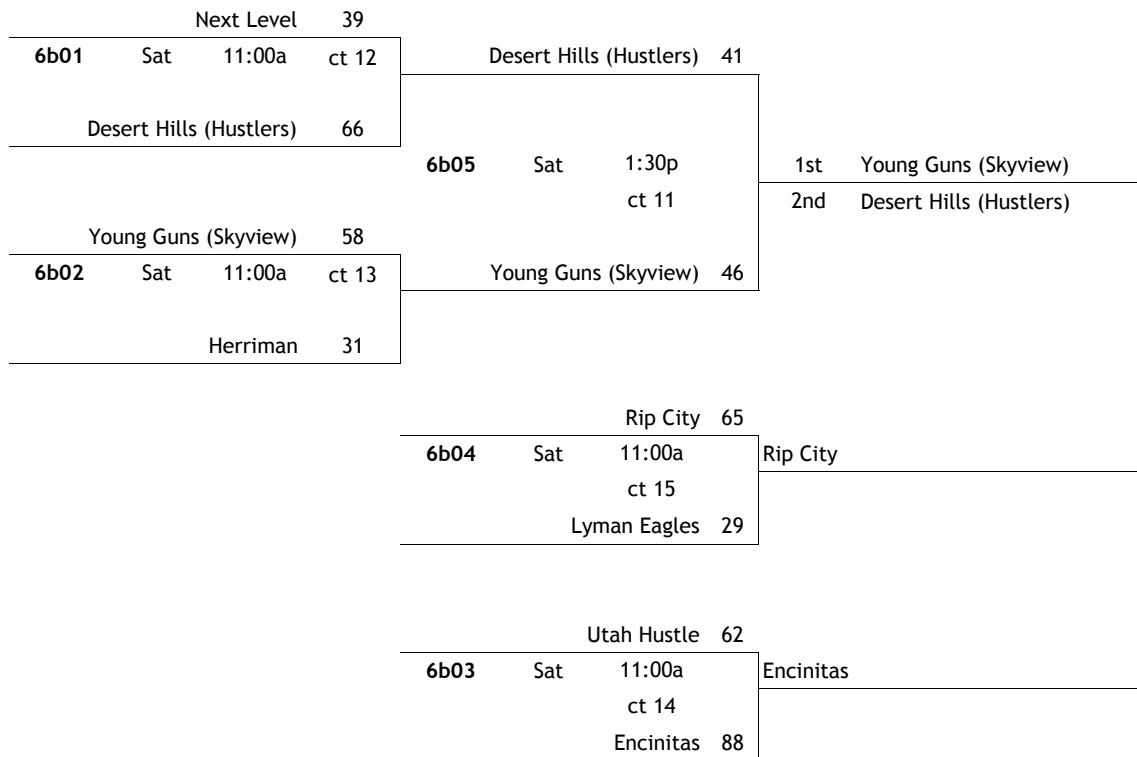

## POOL 6P

W	L	place		
3	0	1	6P 1	Next Level
1	2	3	6P 2	Lyman Eagles
2	1	2	6P 3	Herriman
0	3	4	6P 4	Utah Hustle

## POOL 6Q

W	L	place		
2	1	2	6Q 1	Desert Hills (Hustlers)
0	3	4	6Q 2	Encinitas
3	0	1	6Q 3	Young Guns (Skyview)
1	2	3	6Q 4	Rip City

home	score	visitor	score	day	time	court
6P 4	31	6P 1	57	Thu	9:45a	11
6P 2	43	6P 3	53	Thu	9:45a	13
6P 1	65	6P 3	31	Fri	11:00a	11
6P 2	31	6P 4	22	Fri	11:00a	12
6P 1	56	6P 2	26	Fri	4:00p	13
6P 3	37	6P 4	32	Fri	4:00p	14

home	score	visitor	score	day	time	court
6Q 4	35	6Q 1	52	Thu	2:45p	12
6Q 2	61	6Q 3	78	Thu	2:45p	13
6Q 1	53	6Q 3	55	Fri	1:30p	11
6Q 2	38	6Q 4	40	Fri	1:30p	12
6Q 1	58	6Q 2	53	Fri	6:30p	13
6Q 3	51	6Q 4	27	Fri	7:45p	12