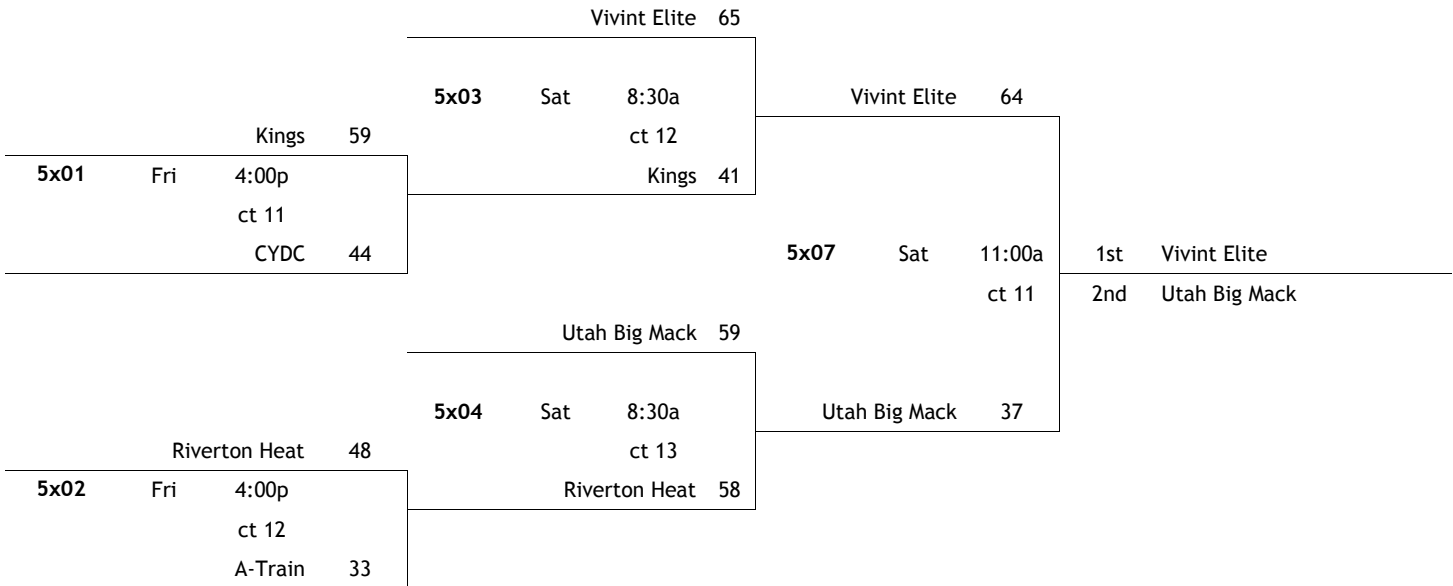

2011 Big Mountain Jam

BOYS 5th Grade

POOL 5J

W	L	place			
1	1	2	5J 1	Riverton Heat	
0	2	3	5J 2	CYDC	
2	0	1	5J 3	Vivint Elite	

POOL 5K

W	L	place			
0	2	3	5K 1	A-Train	
1	1	2	5K 2	Kings	
2	0	1	5K 3	Utah Big Mack	

home	score	visitor	score	day	time	court
5J 3	57	5J 1	46	Thu	4:00p	14
5J 2	28	5J 3	59	Thu	7:45p	11
5J 1	73	5J 2	38	Fri	12:15p	11

home	score	visitor	score	day	time	court
5K 1	22	5K 2	47	Thu	11:00a	14
5K 2	37	5K 3	56	Thu	7:45p	12
5K 3	43	5K 1	19	Fri	12:15p	12

game #	day	time	court	home #	visitor #	# = score