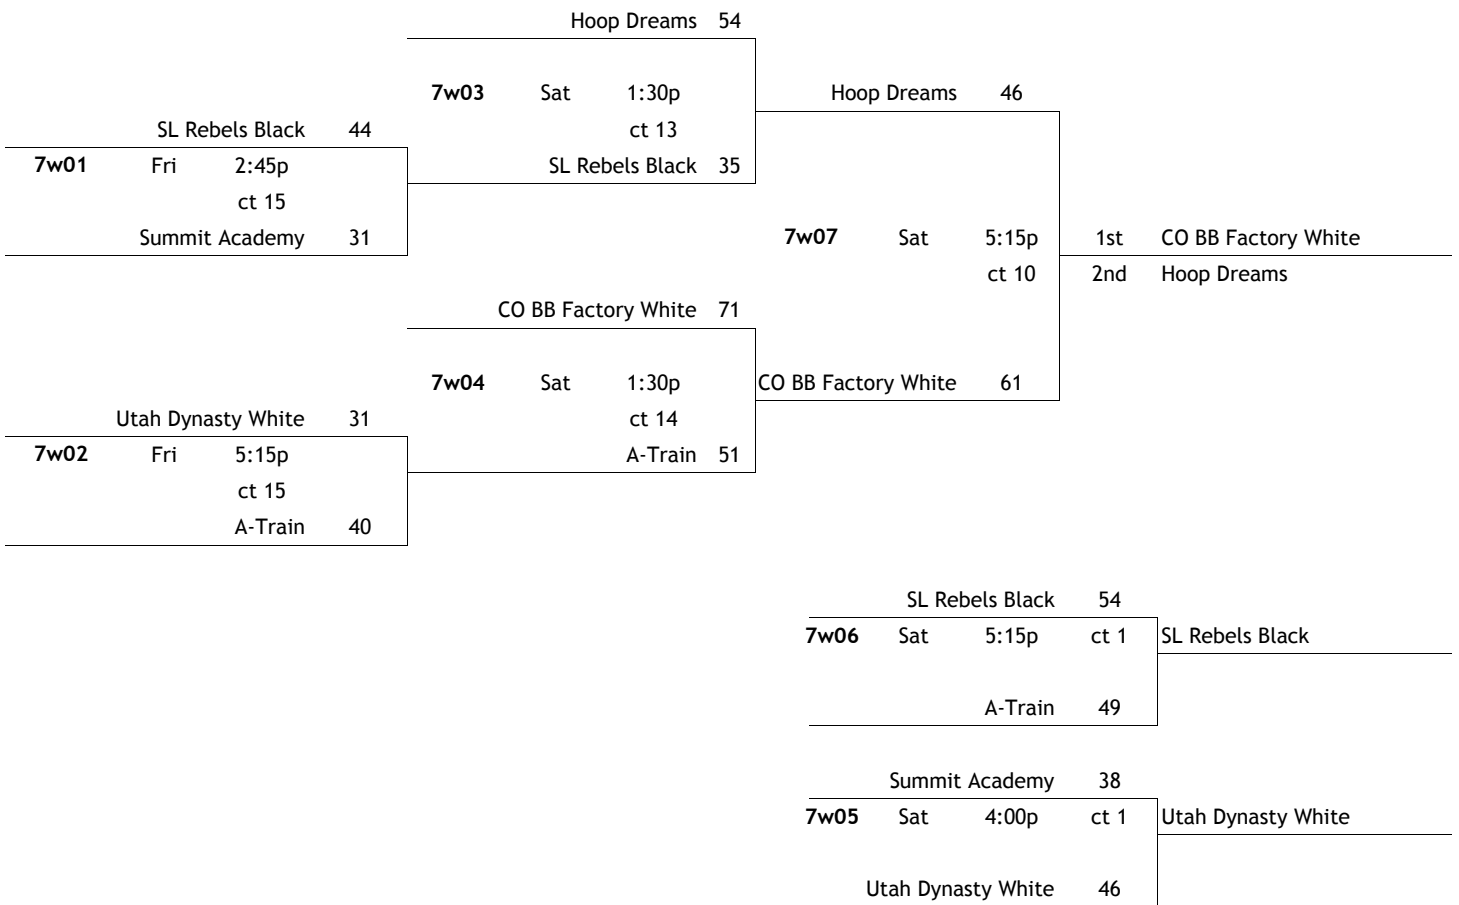

## POOL 7S

W	L	place					
1	1	2	7S 1	Utah Dynasty White			
2	0	1	7S 2	Hoop Dreams			
0	2	3	7S 3	Summit Academy			

home	score	visitor	score	day	time	court
7S 3	36	7S 1	62	Thu	4:00p	12
7S 2	59	7S 3	18	Thu	9:00p	6
7S 1	49	7S 2	75	Fri	11:00a	13

## POOL 7T

W	L	place					
1	1	2	7T 1	SL Rebels Black			
2	0	1	7T 2	CO BB Factory White			
0	2	3	7T 3	A-Train			

home	score	visitor	score	day	time	court
7T 3	33	7T 1	43	Thu	9:45a	14
7T 2	53	7T 3	28	Thu	9:00p	7
7T 1	62	7T 2	80	Fri	11:00a	14